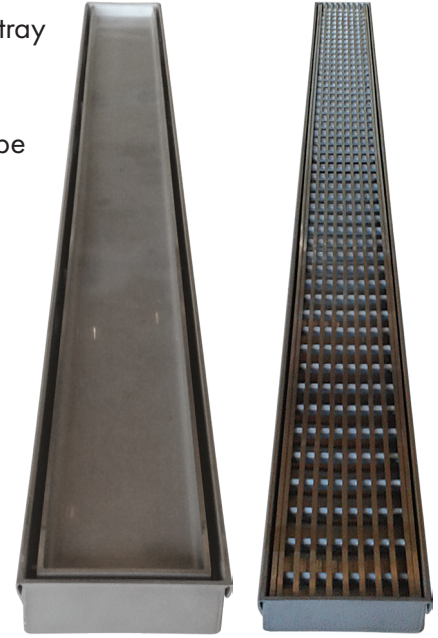

- Choice of tile insert tray or wedgewire grate with outlet or outlets positioned to suit pipe fit out location
- Delivery 15-20 working days after workshop drawing approval for drains up to 2.1m long
- Ex stock channel drains available in 900, 1000 and 1200mm
- Supplied with 50mm outlet leak control flange